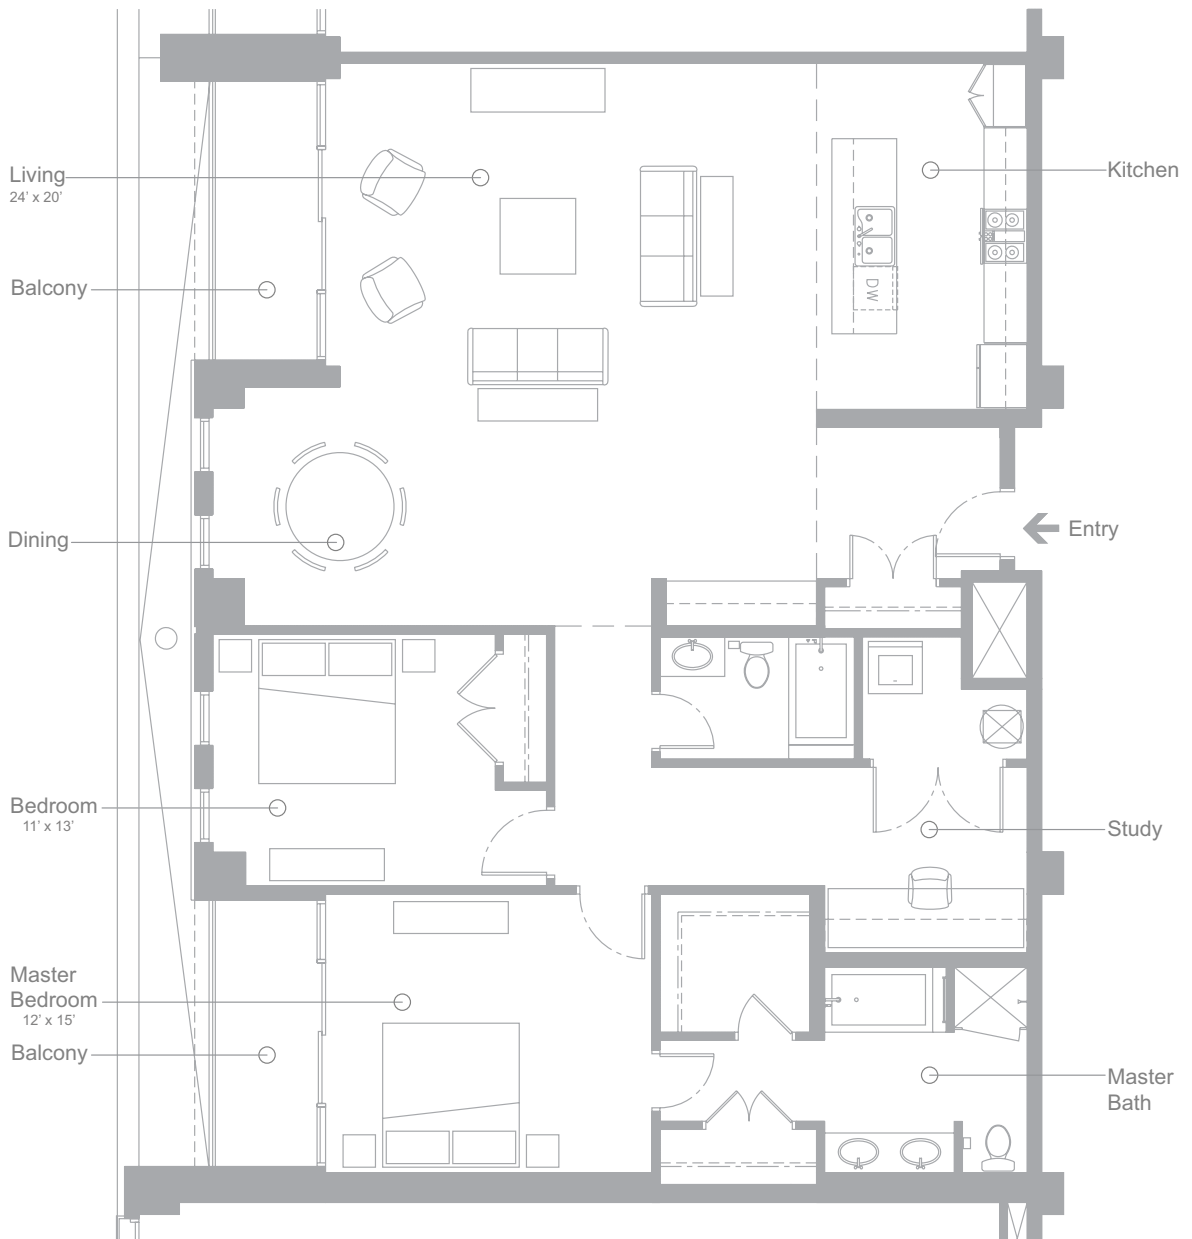

RESIDENCES

► MODEL - CC | 2BR | 2BA | 1880 SQ. FT

5TH FLOOR

WWW.WHITEPROVISION.COM

All rights reserved. Floor plans are for information purposes only and should not be relied upon as building plans. All measurements and area representations are approximate and are subject to change. Developer reserves the right to make changes and modifications that it deems appropriate at any time, to accommodate its in the field construction needs and in response to recommendations or requirements of local, state or federal governmental or quasi-governmental agencies or applicable utility and/or insurance providers. Purchaser agrees that any changes made in accordance with the foregoing shall not be deemed material in a manner which is adverse to the offering of the unit. Oral representations as to floor plans or other aspects of the property should not be relied upon as correctly stating representations of the developer.