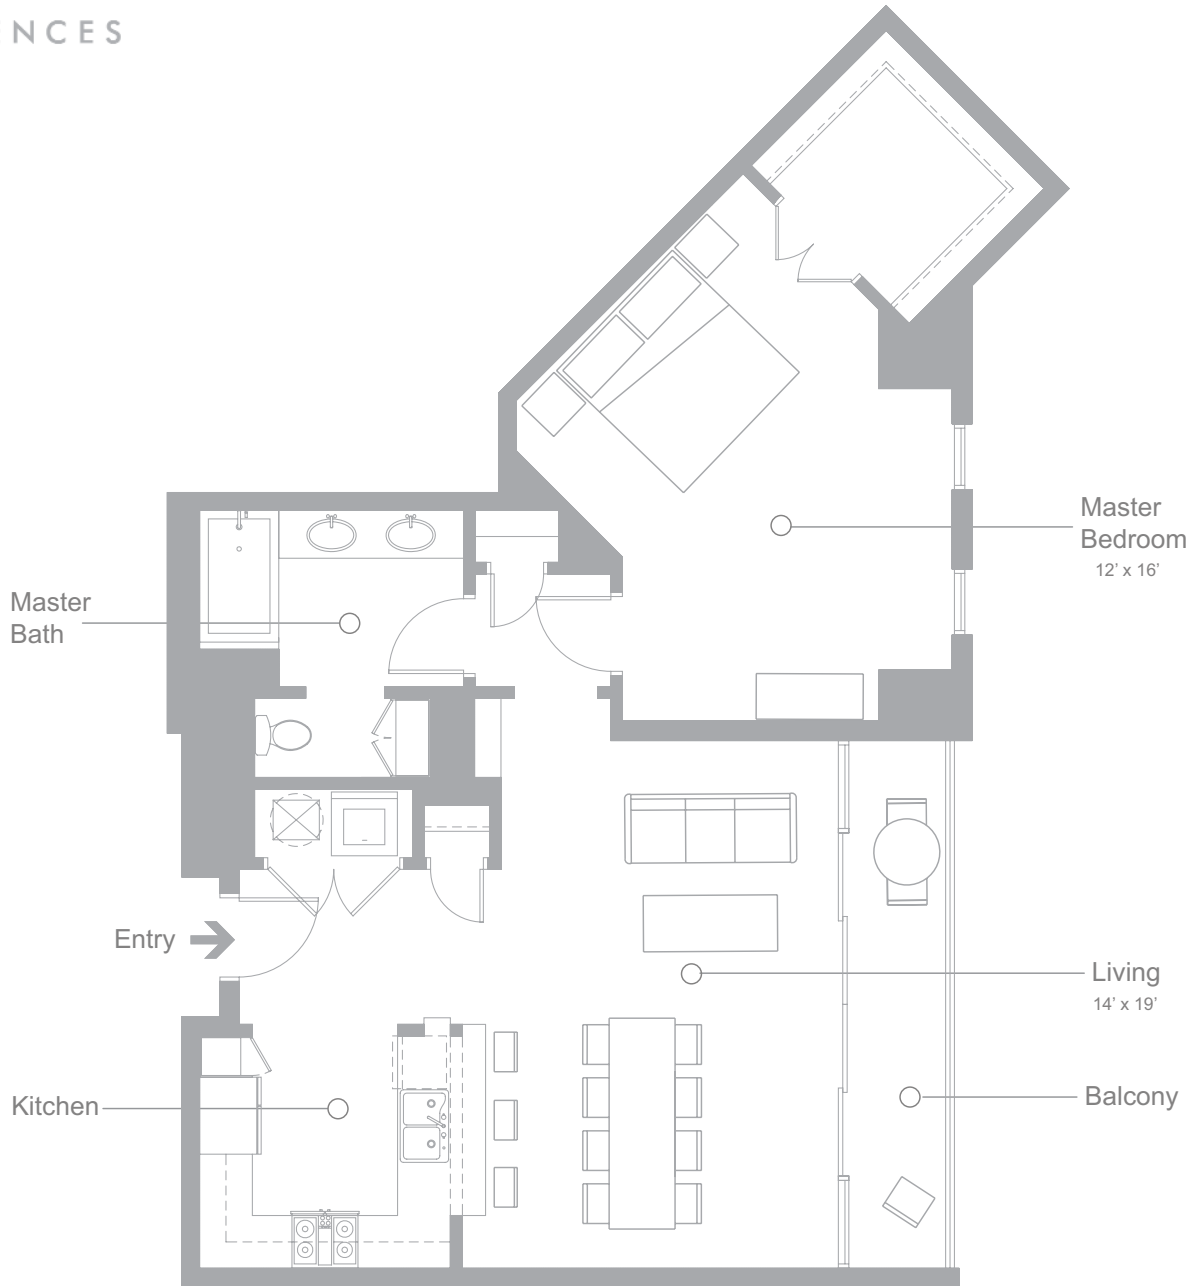

RESIDENCES

▶ MODEL - L1 | 1 BR | 1 BA | 980 SQ. FT

FLOORS 7-9

WWW.WHITEPROVISION.COM

All rights reserved. Floor plans are for information purposes only and should not be relied upon as building plans. All measurements and area representations are approximate and are subject to change. Developer reserves the right to make changes and modifications that it deems appropriate at any time, to accommodate its in the field construction needs and in response to recommendations or requirements of local, state or federal governmental or quasi-governmental agencies or applicable utility and/or insurance providers. Purchaser agrees that any changes made in accordance with the foregoing shall not be deemed material in a manner which is adverse to the offering of the unit. Oral representations as to floor plans or other aspects of the property should not be relied upon as correctly stating representations of the developer.